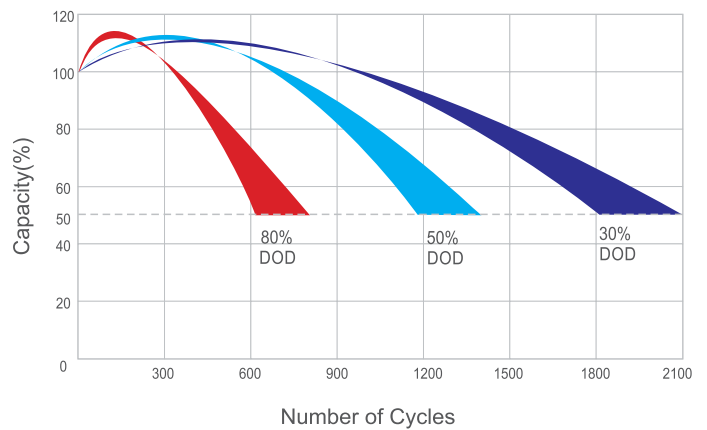

SPECIFICATIONS

PART NUMBER	VOLTAGE	AH	LENGTH (IN)	WIDTH (IN)	HEIGHT	WEIGHT (LBS)	TERMINAL
CBEV-GC2-DT-210	6	210	10.2	7.1	9.92	60	DT
CBEV-GC2-DT	6	220	10.2	7.1	9.92	67	DT
CBEV-305-902-DT	6	340	11.6	7.1	13.62	106	DT
CBEV-L16-903-DT	6	390	11.6	7.1	15.99	119	DT
CBEV-GC8-DT	8	170	10.2	7.1	9.92	64	DT
CBEV-24-DT	12	85	10.2	6.6	8.18	52	DT
CBEV-24-M8	12	85	10.2	6.6	8.18	52	M8
CBEV-27-DT	12	105	12.0	6.6	8.18	61	DT
CBEV-27-M8	12	105	12.0	6.6	8.18	61	M8
CBEV-31-DT	12	140	13.0	6.8	8.35	69	DT
CBEV-31-M8	12	140	13.0	6.8	8.35	69	M8
CBEV-185-921-DT	12	234	15.2	7.1	13.62	141	DT

CHARGING CHARACTERISTICS

OCV & STATE OF CHARGE (25°C, 77°F)

DISCHARGE CHARACTERISTICS

CYCLE LIFE