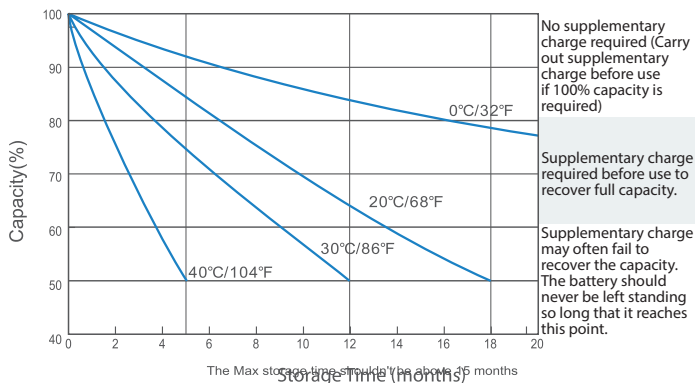

DISCHARGE CHARACTERISTICS